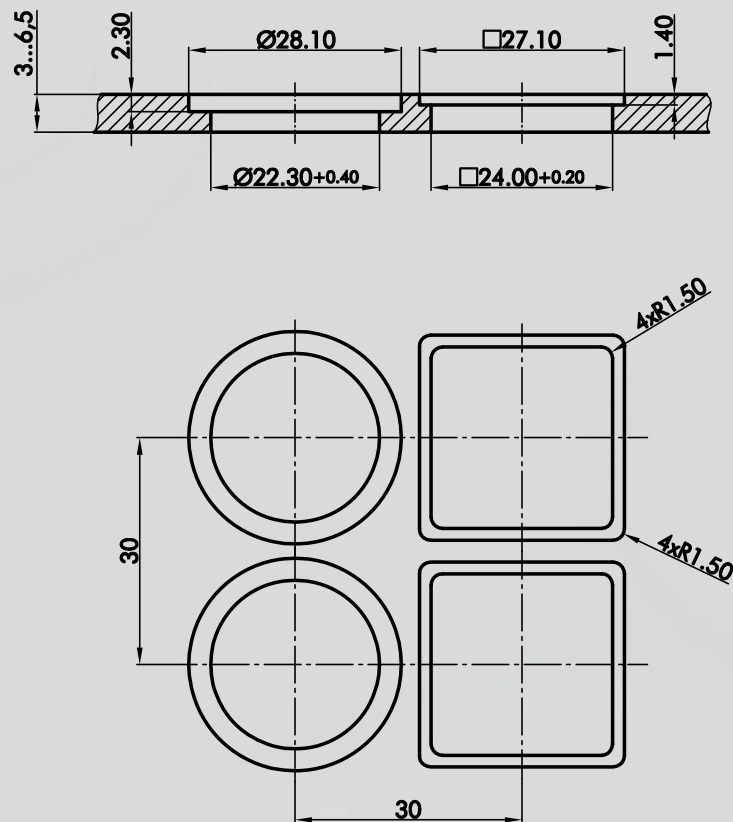

## Mounting Depth Dimensions

## Cutout Dimensions

## Pushbutton Heads (momentary/push-push)

Illustration	Dimensions	Description	Type
		<p><b>Short-stroke Pushbutton Head</b> all-metal (anodised aluminium)</p> <p>suitable contact blocks  </p> <p>front bezel                      metallic</p>	<b>RXJUH</b>
		<p><b>Short-stroke Pushbutton Head</b> all-metal (zinc-die casting, mat chromium plated)</p> <p>suitable contact blocks  </p> <p>front bezel                      metallic</p>	<b>QXJUDIP65_CR</b>