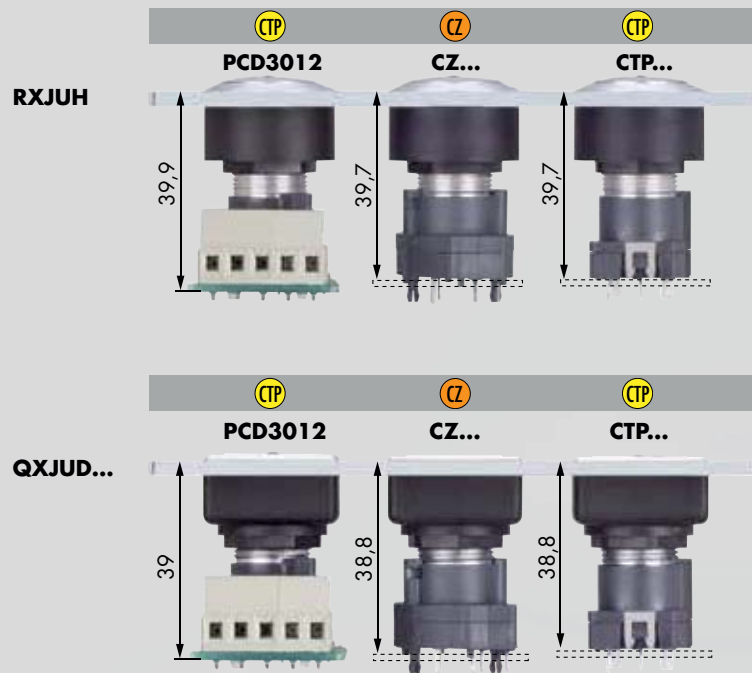

## Mounting Depth Dimensions

## Cutout Dimensions

## Pushbutton Heads (momentary/push-push)

Illustration	Dimensions	Description	Type
		<p><b>Short-stroke Pushbutton Head</b> all-metal (anodised aluminium)</p> <p>suitable contact blocks  </p> <p>front bezel                      metallic</p>	<b>RXJUH</b>
		<p><b>Short-stroke Pushbutton Head</b> all-metal (zinc-die casting, mat chromium plated)</p> <p>suitable contact blocks  </p> <p>front bezel                      metallic</p>	<b>QXJUDIP65_CR</b>